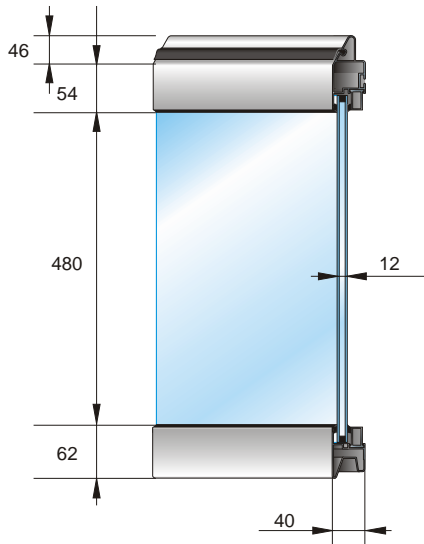

SPACING OF GLAZED PANELS IN TL-FV & TLP DOORS

Standard TL-FV door;
"Sandwich" type bottom panel

TL-FV door with all
glazed panels

TL-FV door. Bottom
panel with filling

TL-FV door. Several
panels with filling

Pass door may be installed in all kinds of TL-FV doors in any of intermediate window group. Standard pass door width is 840 mm.

TLP door with several glazed panels

TLP door with single glazed panel