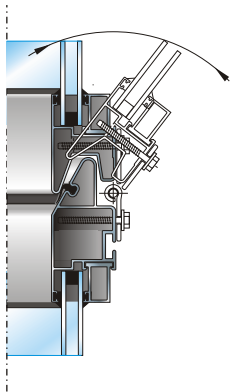

SPACING OF GLAZED PANELS IN TL-FV & TLP DOORS

Standard TL-FV door;
"Sandwich" type bottom panel

TL-FV door with all
glazed panels

TL-FV door. Bottom
panel with filling

TL-FV door. Several
panels with filling

Pass door may be installed in all kinds of TL-FV doors in any of intermediate window group. Standard pass door width is 840 mm.

TLP door with several glazed panels

TLP door with single glazed panel