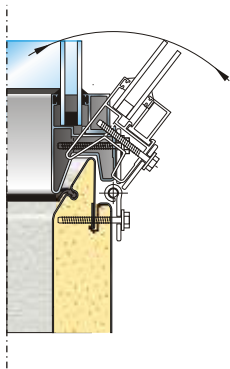

SPACING OF GLAZED PANELS IN TL-FV & TLP DOORS

Standard TL-FV door;
"Sandwich" type bottom panel

TL-FV door with all
glazed panels

TL-FV door. Bottom
panel with filling

TL-FV door. Several
panels with filling

Pass door may be installed in all kinds of TL-FV doors in any of intermediate window group. Standard pass door width is 840 mm.

TLP door with several glazed panels

TLP door with single glazed panel